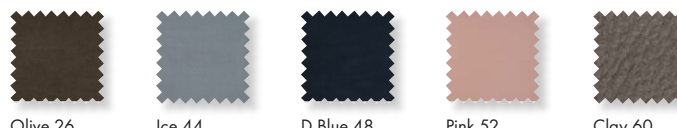

Grey 75

Charcoal 77

Cement 78

Black 89

Earth 64

Terra 66

Steel 49

Clay 60

Mole 63

Grey 77

White 01

Dark Blue 48

Cement 78

Dark Grey 79

Black 89

Leather collection 2021

Naturelle 892510

Composition: Standard Leather
Price group: 20

Nubuck 892541

Composition: Nubuck
Price group: 60

Sauvage 891093

Composition: Aniline
Price group: 60

Sude 892551

Composition: As a nubuck leather
Price group: 10
Note: Only for footstools and cushions

Vesuvio 892552

Composition: Semi Aniline
Price group: 56

White 01 True Red 37 Dark Brown 69 Cement 78 Black 89

Olive 26 Ice 44 D Blue 48 Pink 52 Clay 60

Terracotta 35 L Grey 73 Dark Grey 78

Olive 26 Turquoise 42 Ice 44 D Blue 48 Cognac 64