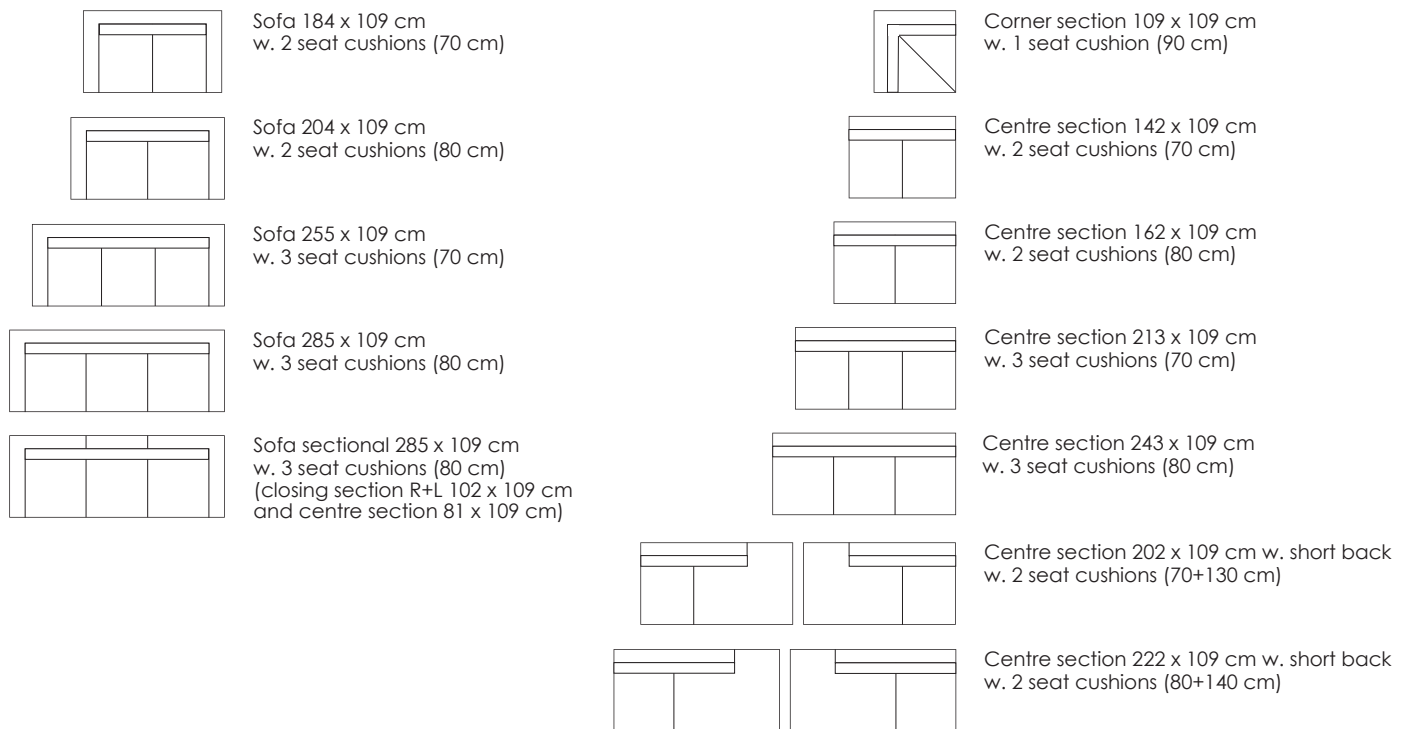

Model Aton · Design by Jens Juul Eilersen

Arm height: 55 cm · Arm width: 21 cm · Total depth (frame): 109 cm · Seat depth: 53 cm · Seat height: 43 cm · Total height (frame): 64 cm

Scale 1:100

All overall dimensions correspond to frame sizes.

Model Aton · Design by Jens Juul Eilersen

Arm height: 55 cm · Arm width: 21 cm · Total depth (frame): 109 cm · Seat depth: 53 cm · Seat height: 43 cm · Total height (frame): 64 cm

Closing section 92 x 109 cm
seat cushions (70 cm)

Model Aton · Design by Jens Juul Eilersen

Arm height: 52 cm · Arm width: 21 cm · Total depth (frame): 109 cm · Seat depth: 53 cm · Seat height: 43 cm · Total height (frame): 60 cm

Scale 1:100
All overall dimensions correspond to frame sizes.
The drawings are not a detailed expression of how the final furniture appears.

Model Aton · Design by Jens Juul Eilersen

Arm height: 52 cm · Arm width: 21 cm · Total depth (frame): 109 cm · Seat depth: 53 cm · Seat height: 43 cm · Total height (frame): 60 cm

Closing section 92 x 109 cm
w. 1 seat cushions (70 cm)