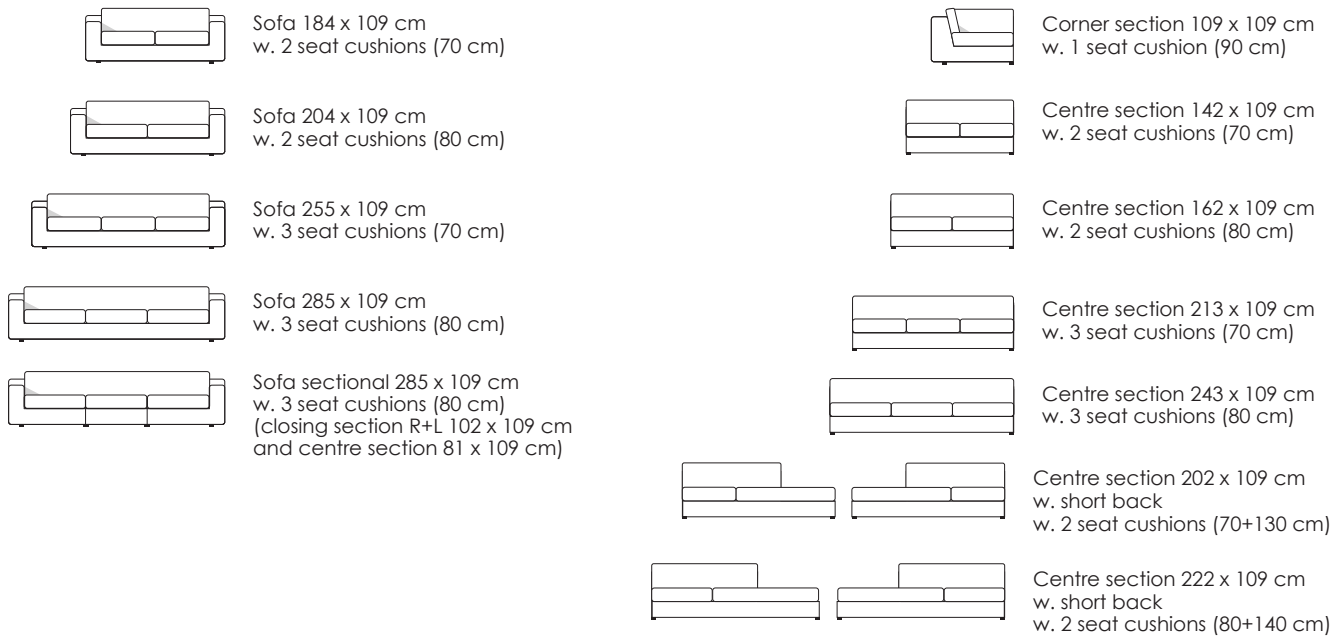

Footstool closing L. + R.
centre or corner placed
or freestanding
109 x 109 cm

Closing section 183 x 109 cm
w. 2 seat cushions (80 cm)

Footstool closing L. + R.
centre or corner placed
or freestanding
140 x 109 cm

Closing section 234 x 109 cm
w. 3 seat cushions (70 cm)

Closing section 264 x 109 cm
w. 3 seat cushions (80 cm)

Chaise longue 100 x 179 cm

Chaise longue 130 x 179 cm

Scale 1:100

All overall dimensions correspond to frame sizes.

Model Aton · Design by Jens Juul Eilersen

Arm height: 52 cm · Arm width: 21 cm · Total depth (frame): 109 cm · Seat depth: 53 cm · Seat height: 43 cm · Total height (frame): 60 cm

Scale 1:100
All overall dimensions correspond to frame sizes.
The drawings are not a detailed expression of how the final furniture appears.

Model Aton · Design by Jens Juul Eilersen

Arm height: 52 cm · Arm width: 21 cm · Total depth (frame): 109 cm · Seat depth: 53 cm · Seat height: 43 cm · Total height (frame): 60 cm

Closing section 92 x 109 cm
w. 1 seat cushions (70 cm)